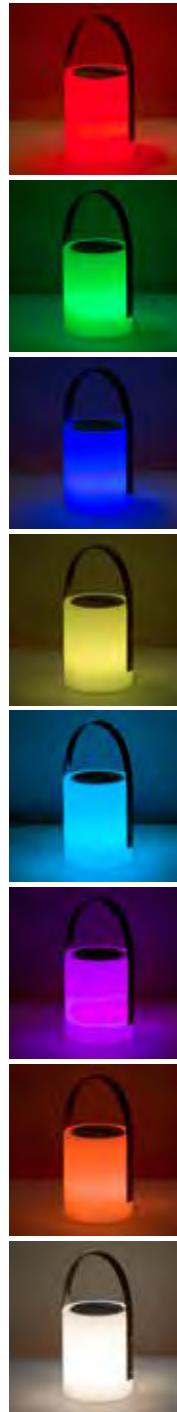

Twilight Speaker Lamp (POTSL)

UV resistant white PE plastic with ABS wood look handle
Bluetooth 4.2 water resistant (IP44) wireless speaker / lantern
3RGB LED + 3W LEDs for mood lighting with 8 colour options, remote control included
Powerful 10W speaker compatible with all smartphones, Bluetooth 10 metre range
Rechargeable 1800mAh Li-ion battery delivers up to 4-6 hours of playtime
USB charging cable included
Supplied: in a po 'di fame kraft presentation box (16.5cm W x 33cm H x 16.5cm D)

Dimensions: 32cm H x 16cm Dia.

Decoration area: Speaker Handle: 15mm W x 35mm H

portable
sounds...
ambient
lighting