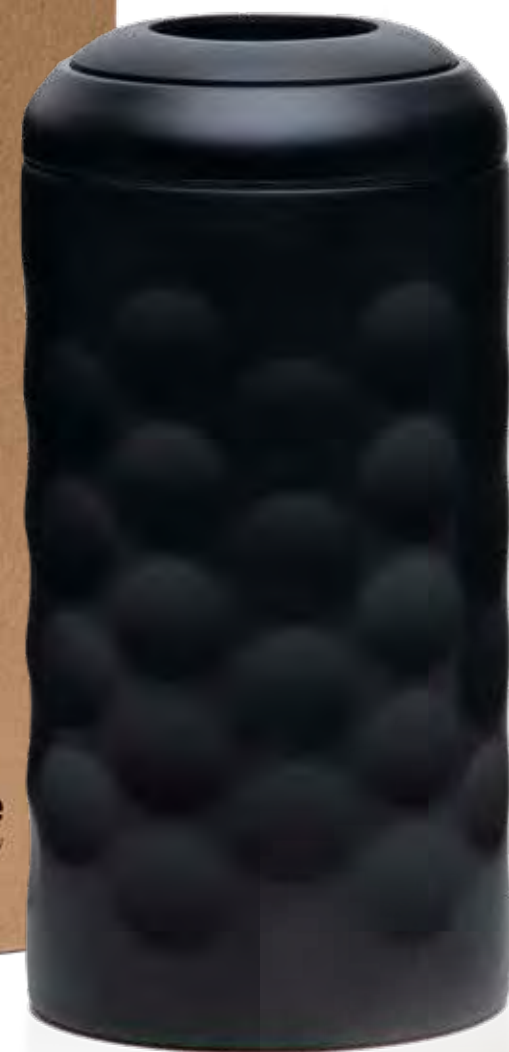

for the coolest pour